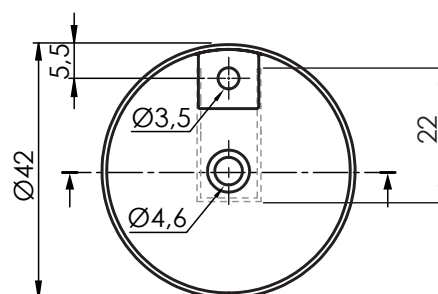

cm

Accesorios / Accessories / Accessoires / Acessórios / Accessori

Desagüe click-clack Sanydur
Sanydur pop-up brass waste
Bonde click-clack en Sanydur
Ralo click-clack em Sanydur
Scarico in Sanydur click-clack

○ White matt
ACCLV010BM