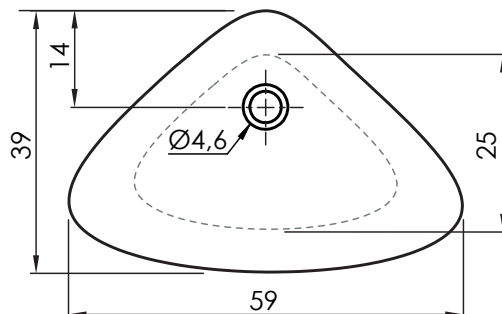

cm

Accesorios / Accessories / Accessoires / Acessórios / Accessori

Desagüe click-clack tapa cerámica
Pop-up ceramic waste
Bonde click-clack en céramique
Ralo click-clack em cerâmica
Scarico in ceramica click-clack

Gloss white
ACCLV007BB