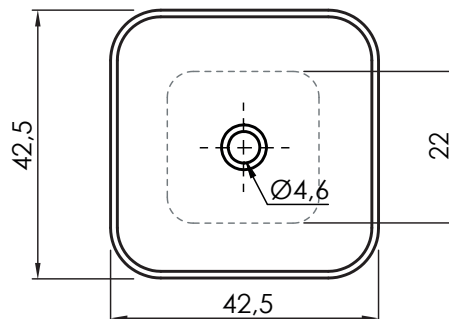

cm

Accesorios / Accessories / Accessoires / Acessórios / Accessori

Desagüe click-clack tapa cerámica
Pop-up ceramic waste
Bonde click-clack en céramique
Ralo click-clack em cerâmica
Scarico in ceramica click-clack

☐ Gloss white
ACCLV007BB