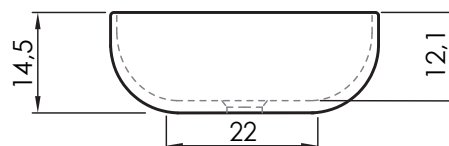

cm

Accesorios / Accessories / Accessoires / Acessórios / Accessori

Desagüe click-clack tapa cerámica
Pop-up ceramic waste
Bonde click-clack en céramique
Ralo click-clack em cerâmica
Scarico in ceramica click-clack

☐ Gloss white
ACCLV007BB