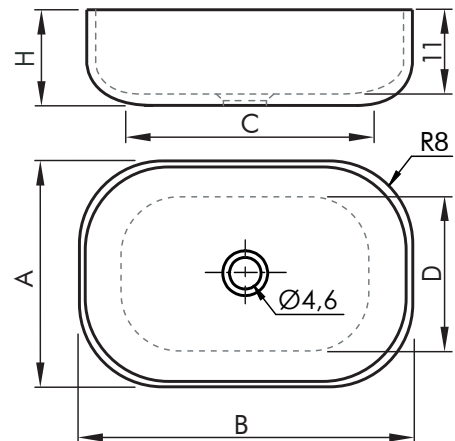

cm

Accesorios / Accessories / Accessoires / Acessórios / Accessori

☐ Gloss white ACCLV007BB	☐ White matt ACCLV007BM
☐ Black matt ACCLV007NM	☐ Grey matt ACCLV007GM

Desagüe click-clack tapa cerámica
Pop-up ceramic waste
Bonde click-clack en céramique
Ralo click-clack em cerâmica
Scarico in ceramica click-clack